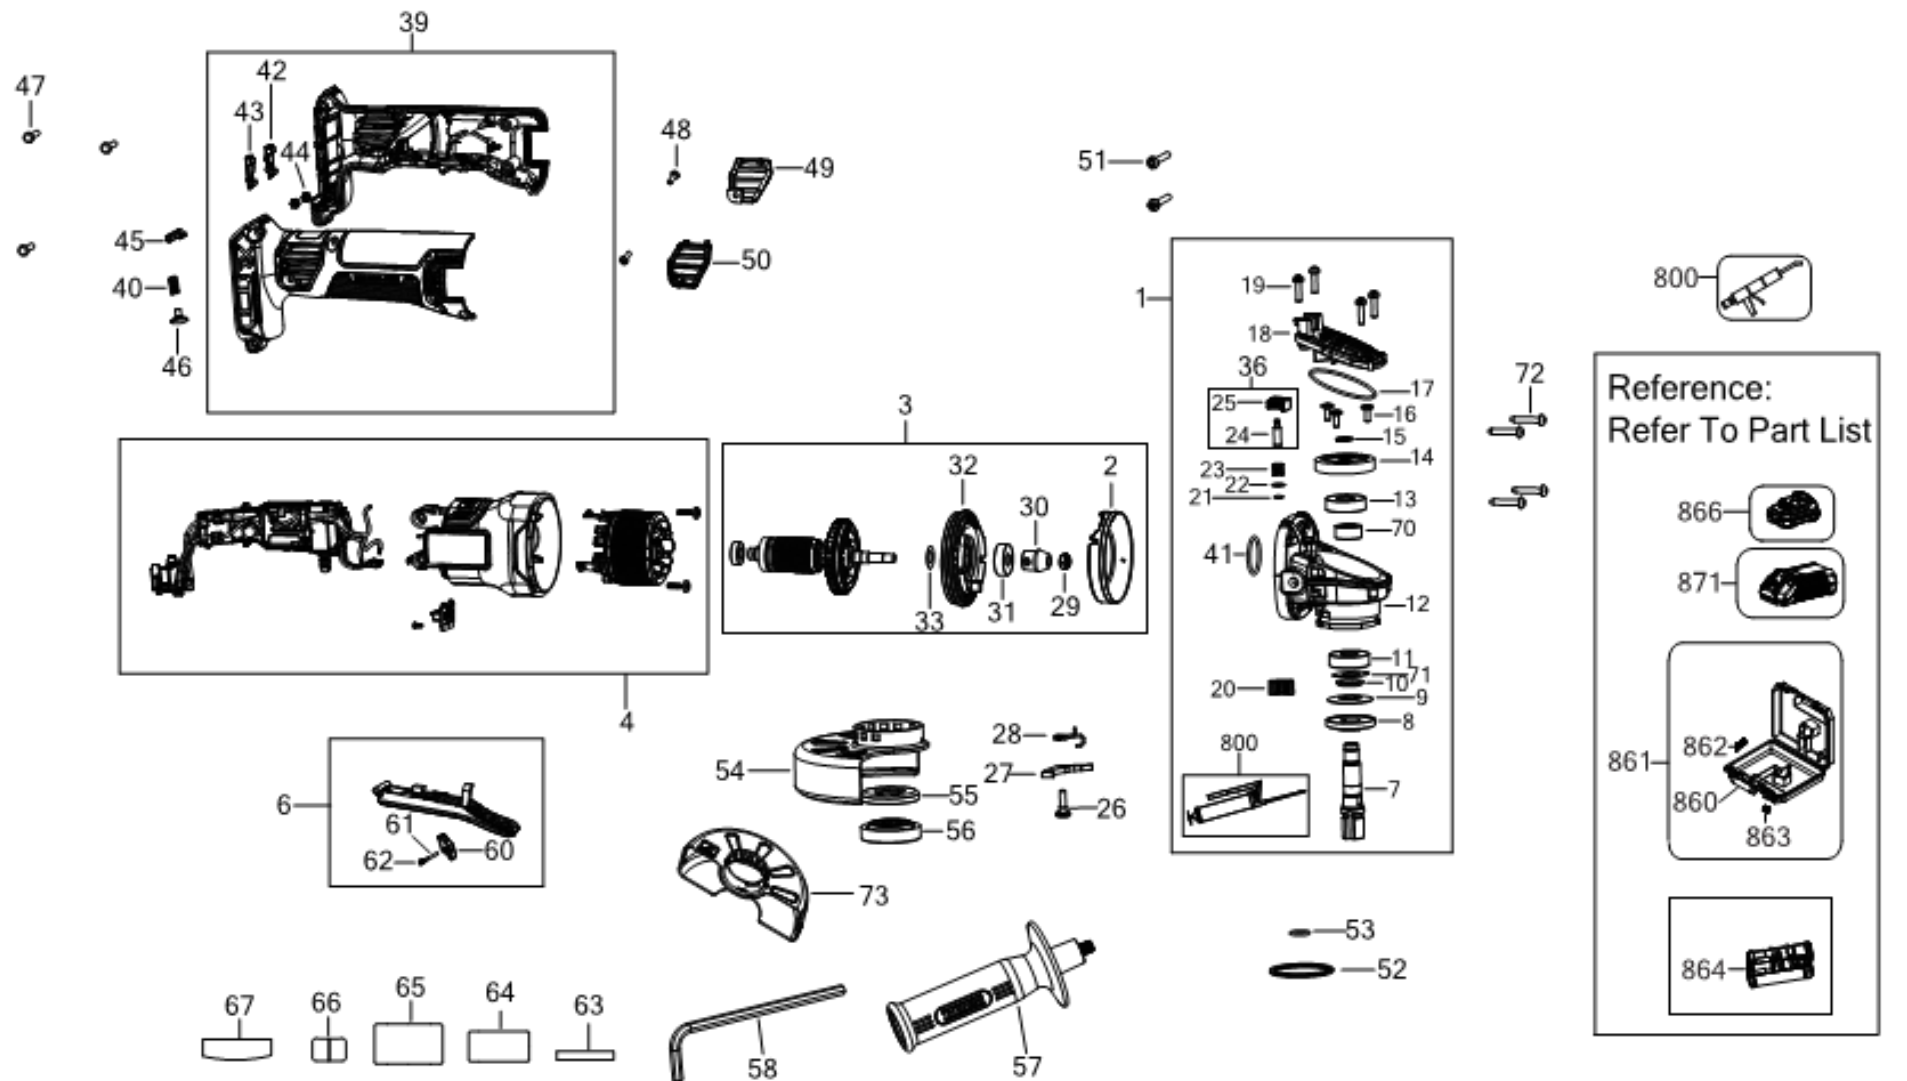

DCG406NT SMALL ANGLE GRINDER 2

Parts List DCG406NT SMALL ANGLE GRINDER 2

Item	Part Number	Qty	Part Description	General Description	Other Info	Repair Inst	Markets
1	N509540	1	GEARCASE SA			No	XJ
2	N478435	1	BAFFLE			No	XJ
3	N537673	1	ROTOR SA			No	XJ
4	NA574498	1	MOTOR & SWITCH SA			No	XJ
6	N534716	1	LEVER LOCK-OFF			No	XJ
7	N487315	1	SPINDLE			No	XJ
8	N487316	1	WASHER			No	XJ
9	N451305	1	WASHER SPRING			No	XJ
10	N474213	1	SPACER			No	XJ
11	N150961	1	BEARING	60012RS		No	XJ
12	N134203	1	GEARCASE			No	XJ
13	N150961	1	BEARING	60012RS		No	XJ
14	N097361	1	GEAR			No	XJ
15	444793-00	1	CIRCLIP			No	XJ
16	N118088	1	SCREW			No	XJ
17	N094024	1	O RING			No	XJ
18	N116180	1	GEARCASE COVER			No	XJ
19	N122904	4	SCREW			No	XJ
21	N094012	1	O RING			No	XJ
22	N447838	1	WASHER			No	XJ
23	N092954	1	SPRING			No	XJ
24	N114592	1	SPINDLE LOCK			No	XJ
25	N126105	1	BUTTON			No	XJ
26	N137733	1	SCREW			No	XJ
27	N136731	1	LEVER			No	XJ
28	N105579	1	SPRING			No	XJ
29	604484-00	1	NUT			No	XJ
30	N095840	1	PINION			No	XJ
31	N214432	1	BEARING			No	XJ
32	N181767	1	SPINDLE LOCK			No	XJ
33	N213812	1	WASHER			No	XJ
36	N181767	1	SPINDLE LOCK			No	XJ